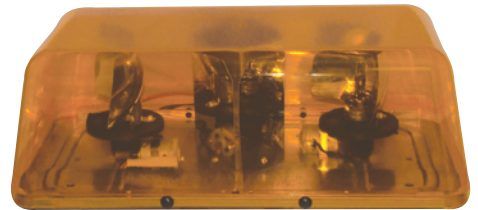

New Product Announcement STROBE & ROTATOR LIGHTS

OEM Quality – Power Products Value

Magnetic Tow Light Kits for Wreckers

P/N	Description
LTT2	30' Cord, 4 Pole Round Plug, Bulb Replaceable Lights

Mini-Bars

P/N	Description
LTB22Y	Dual 55 Watt Halogen Rotator, 12V, Diamond Reflector Between Lights, Direct Gear Drive, Permanent Mount, Draws 9 Amps
LTB22YM	Dual 55 Watt Halogen Rotator, 12V, Diamond Reflector Between Lights, Direct Gear Drive, Magnetic Mount, Draws 9 Amps
LTB24Y	Dual Double Flash Strobes, 12V, Diamond Reflector Between Strobes, Permanent Mount, Draws 2 Amps
LTB24YM	Dual Double Flash Strobes, 12V, Diamond Reflector Between Strobes, Magnetic Mount, Draws 2 Amps
LEDB24Y	Dual LED Strobes, Selectable Single, Double, Rotating and Continuous Flash Modes, Diamond Reflector Between Strobes, Permanent Mount, Draws 1.4 Amps
LEDB24YM	Dual LED Strobes, Selectable Single, Double, Rotating and Continuous Flash Modes, Diamond Reflector Between Strobes, Magnetic Mount, Draws 1.4 Amps

LTB22Y

www.e-pdc.com