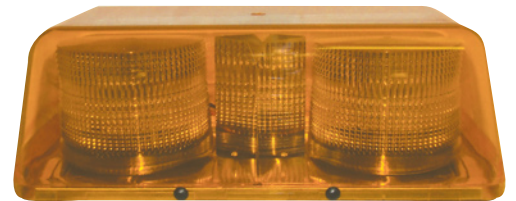

LTB24Y

www.e-pdc.com